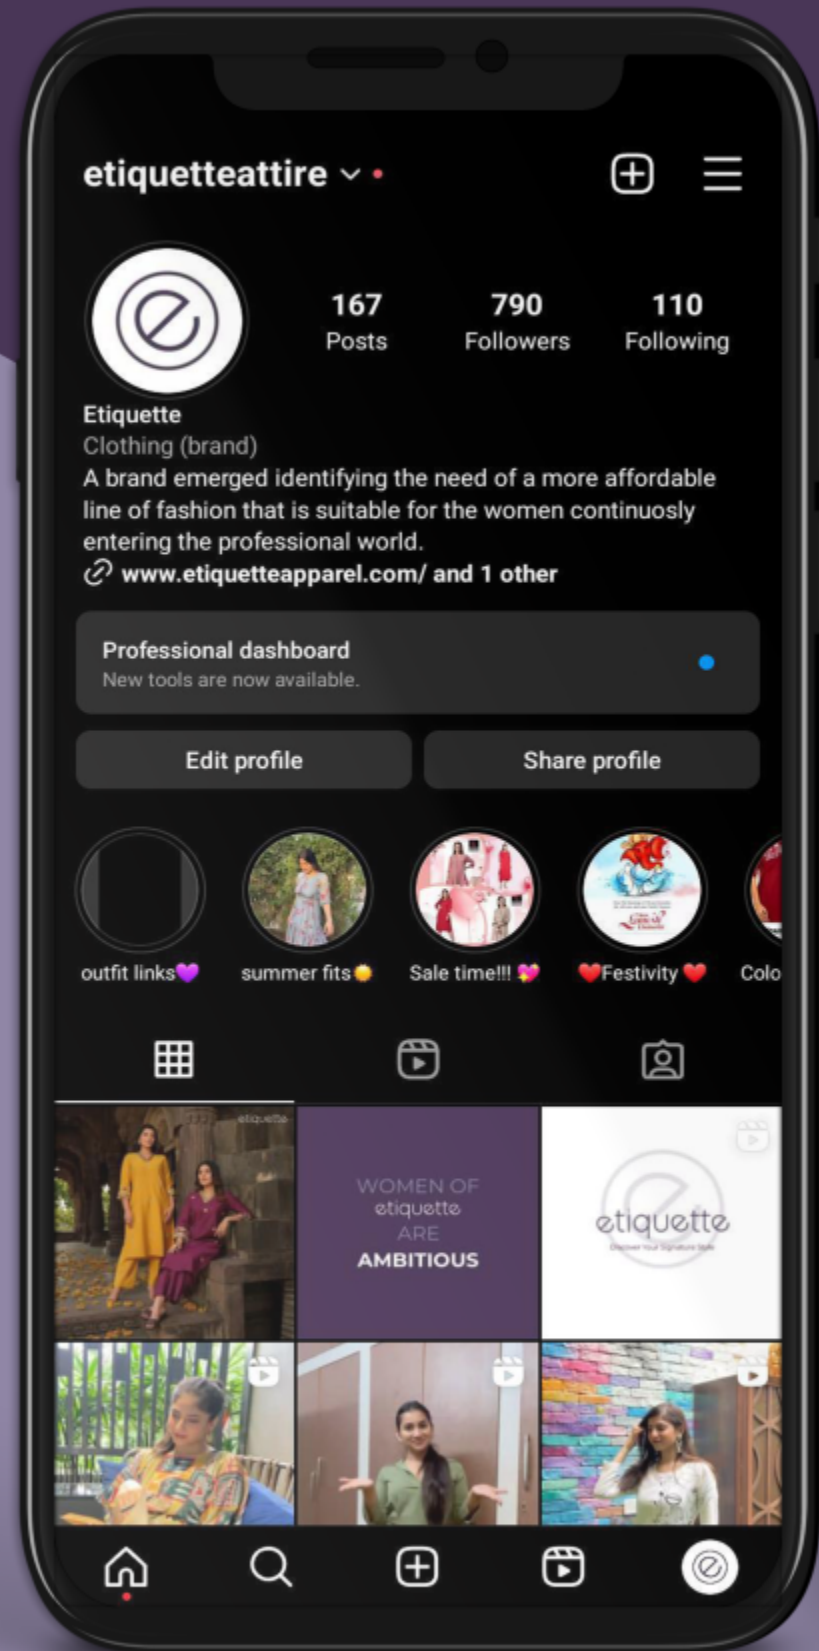

**DISCOVER YOUR
SIGNATURE STYLE**

etiquette

**DISCOVER YOUR
SIGNATURE STYLE**

etiquette

**DISCOVER YOUR
SIGNATURE STYLE**

**DISCOVER YOUR
SIGNATURE STYLE**

7

etiquette

BRAND PALETTE

PREMIUM COLLECTION

VIEW COLLECTION

SHOP NOW

Rewards

— Complete Your Look —
EXCLUSIVE COLLECTION

TYPOGRAPHY

MONTSERRAT FONT FAMILY

ICONOGRAPHY

CLEAN | STROKES | MINIMAL

PATTERNS

**DISCOVER YOUR
*SIGNATURE STYLE***